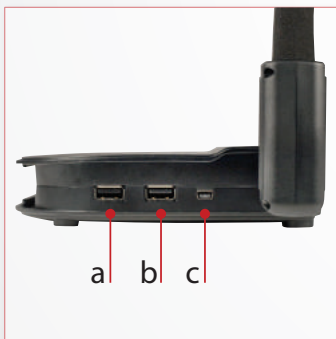

Why choose the U15?

Only one cable

Sharing a doc cam with a few teachers? Then the U15 is perfect. It's light, portable and has only one cable to connect for the quickest setup. The U15 just might be the easiest doc cam to use.

Parts and connections

- a USB
- b USB
- c Mini USB